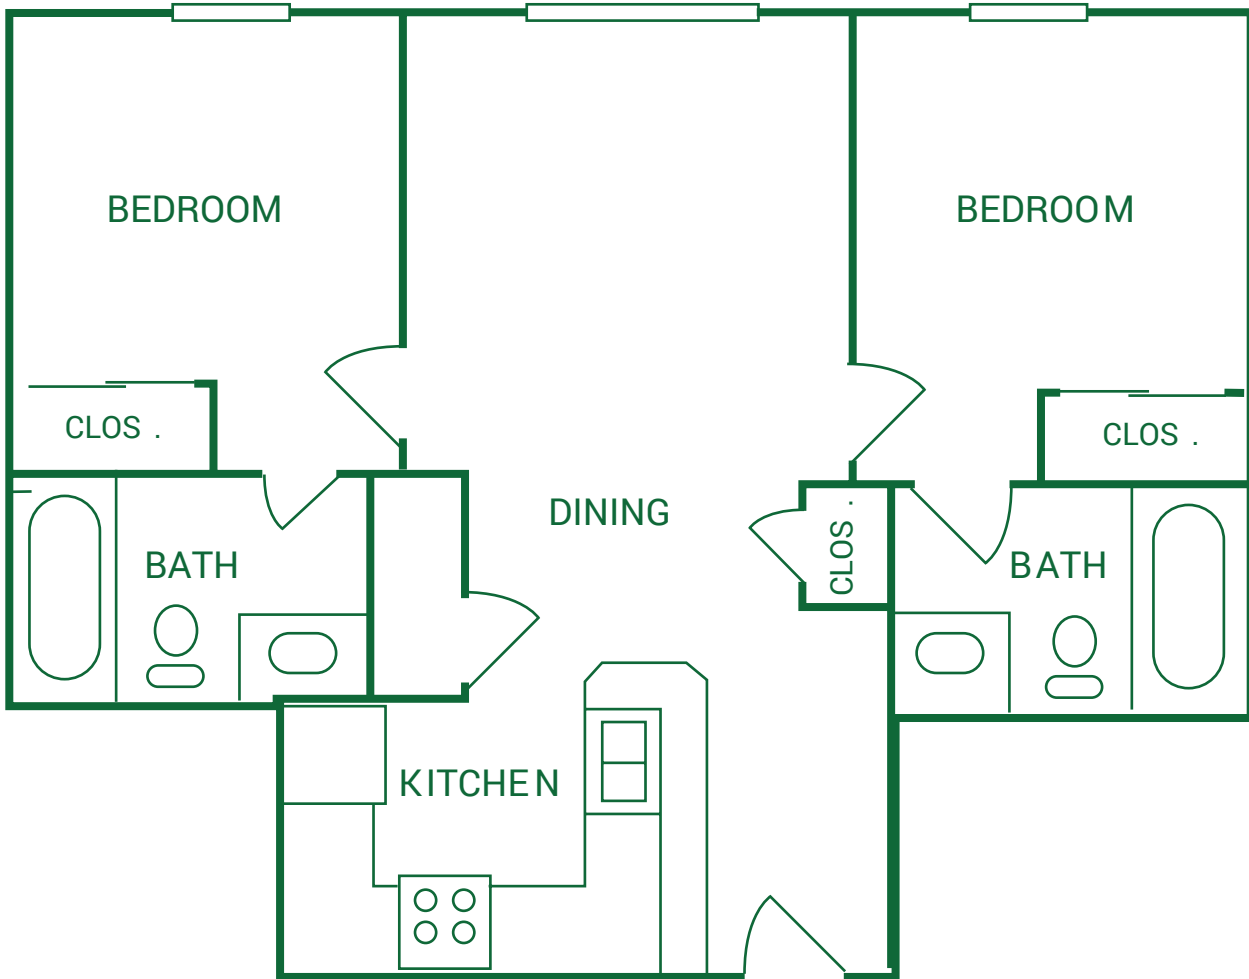

2 BEDROOM | 2 BATH

SQUARE FEET*: 738

FEATURES & AMENITIES

- Community Center
- Newly Renovated Fitness Center
- Private Bathrooms
- Gated Community Access
- Laundry Facilities in Each Building
- GTC Computer Lab