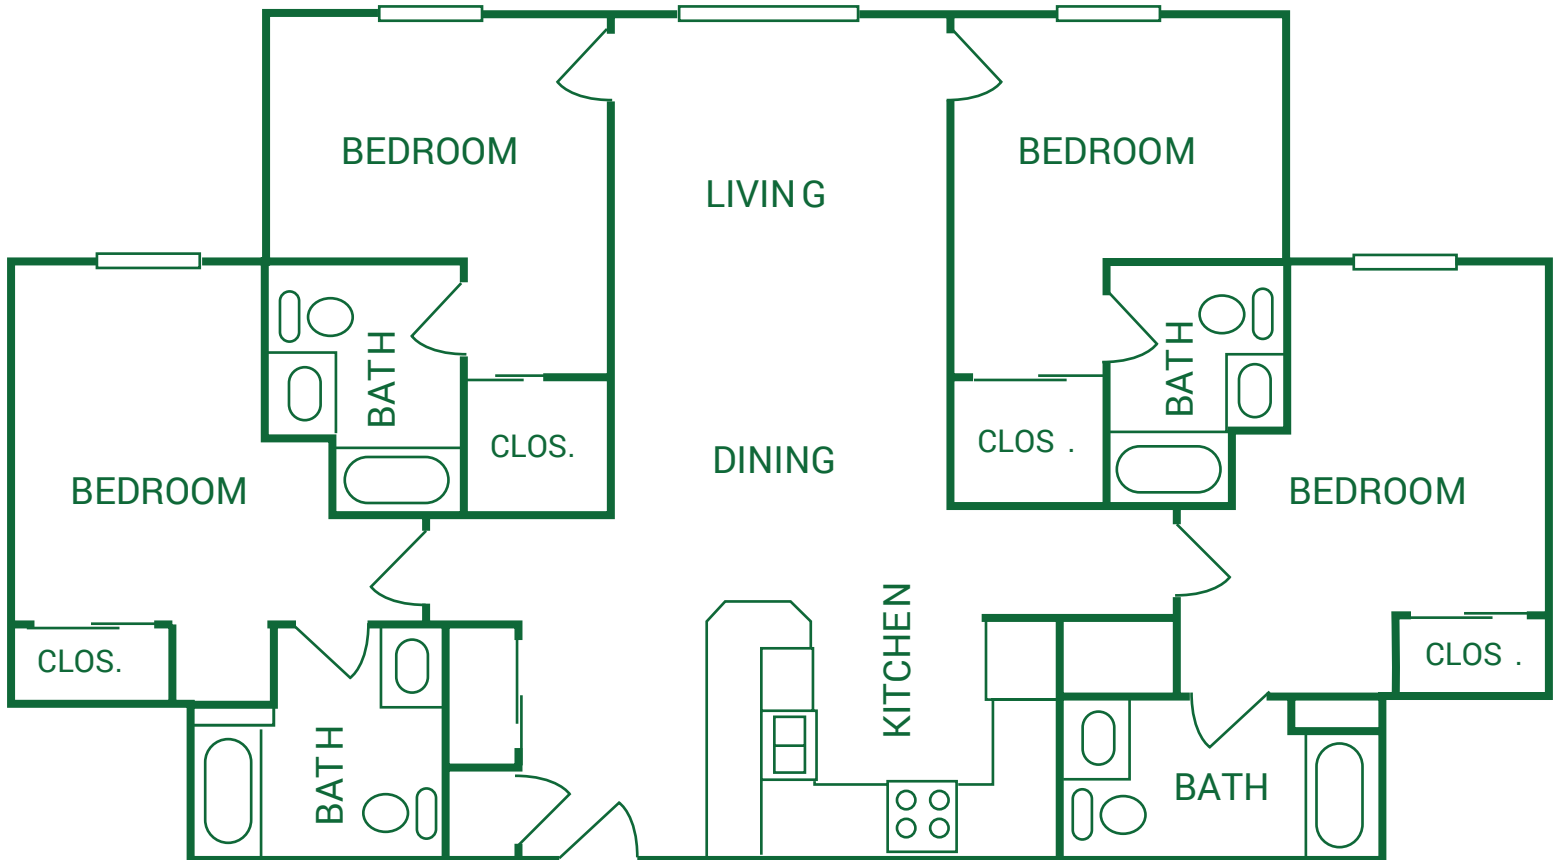

4 BEDROOM | 4 BATH

SQUARE FEET*: 1,060

FEATURES & AMENITIES

- Community Center
- Newly Renovated Fitness Center
- Private Bathrooms
- Gated Community Access
- Laundry Facilities in Each Building
- GTC Computer Lab